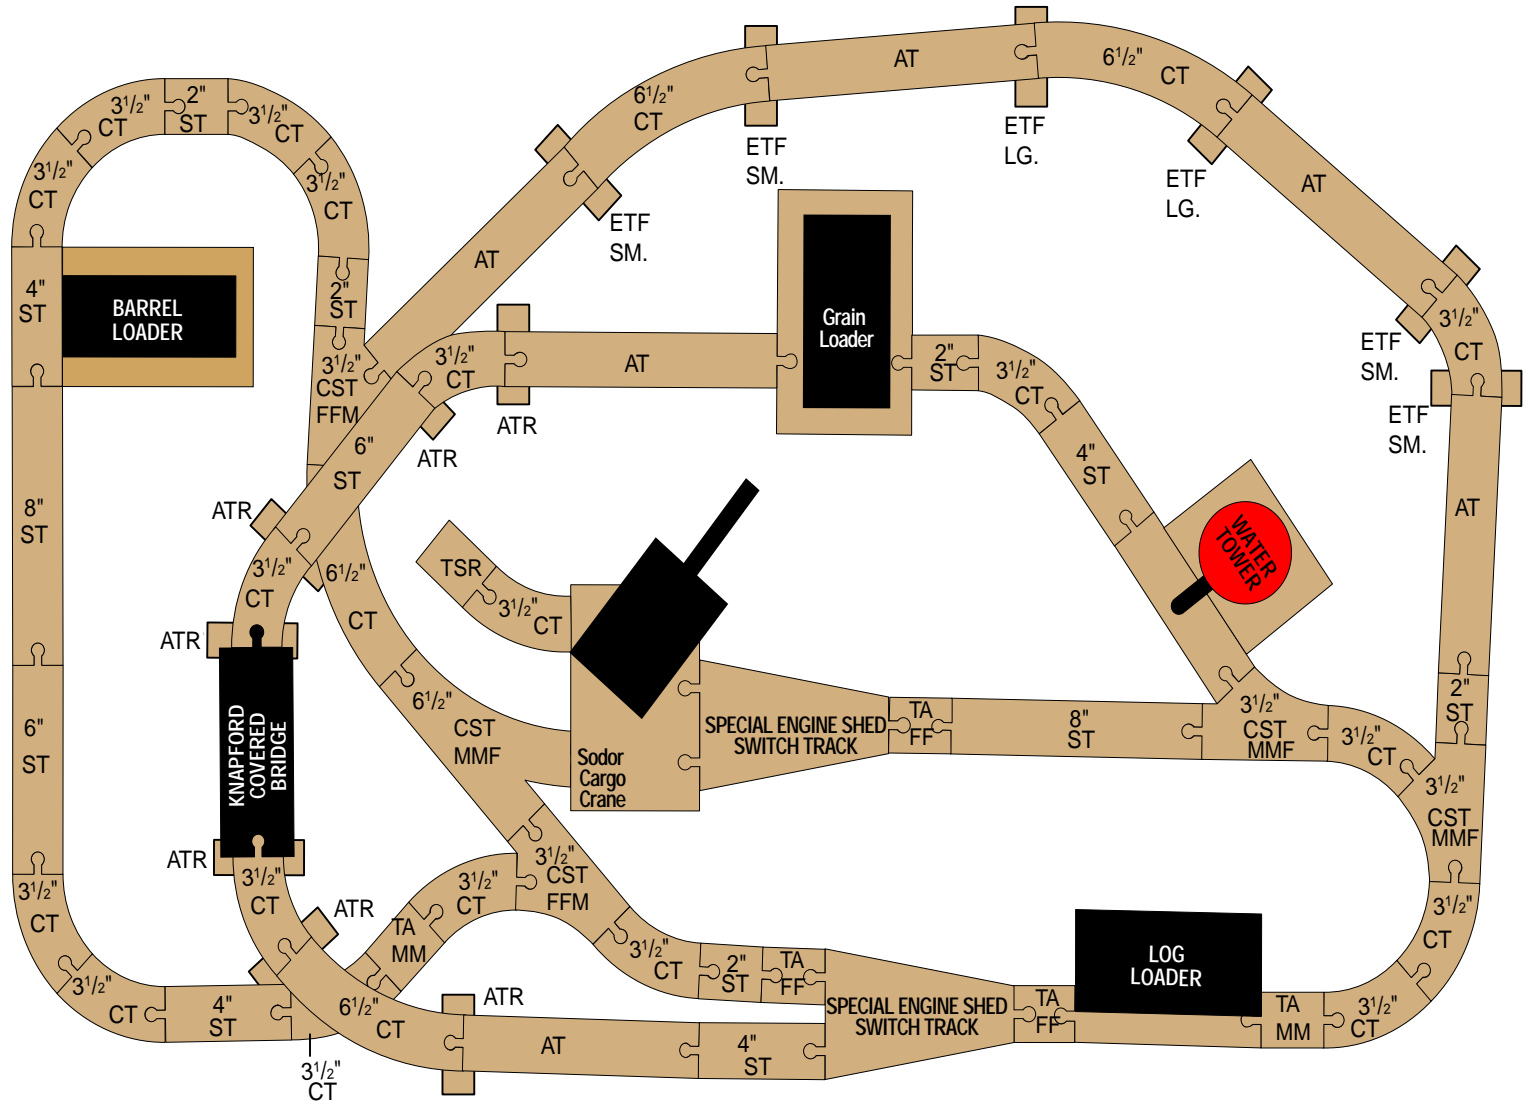

Lift and Load Set

SKU# 99543

Legend:

- ST = Straight Track
- CT = Curved Track
- AT = Ascending Track
- TA = Track Adapter
- ATR = Ascending Track Riser
- ETF = Elevated Track Foundation
- CST = Curved Switch Track
- TSR = Track to Surface Ramp
- M = Male
- F = Female
- Example: Track Adapter male/male

WARNING: For Storage Only. Not a Ride-On Toy.
Not to be used on or near stairs or inclines.

Learning Curve
Learning Curve International, Inc.
314 West Superior Street, 6th floor
Chicago, Illinois 60610-3538 USA

This set is designed to fit on a Thomas Playboard (99540, 99609) and Playtable (99608, 94001). See your retailer for details.

For any product related questions, please contact us at:
1-800-704-8697 or visit our website at:
www.learningcurve.com